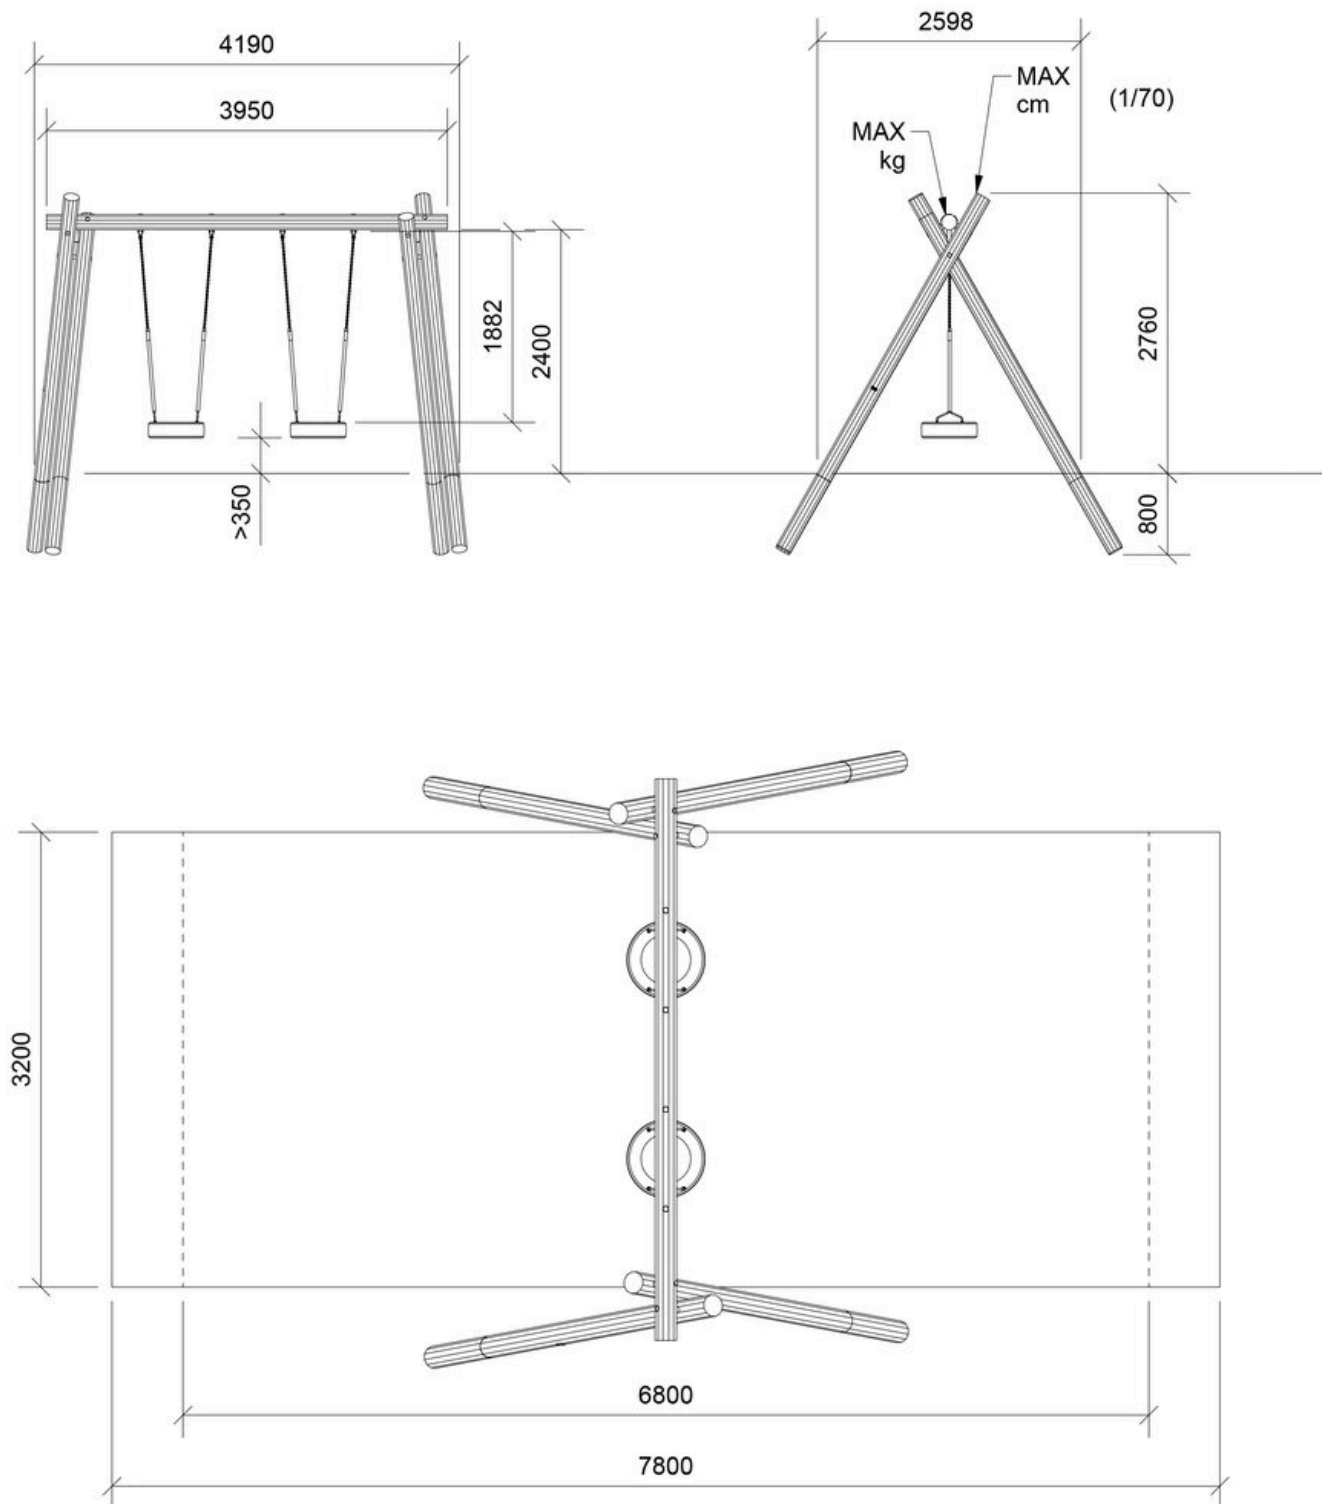

Click or scan

Product description

SMART ROBINIA A gyngesæt med 2 dæksæder

Age	2+
Number of users	2
Color	Uncolored
Primary materials	Robinia
Installation	Robinia in ground
Fall height	1,5 m
Dimensions	4,2 x 2,6 x 2,4 m
Fall area	25 m ²
Minimum area	7,8 x 3,2 x 2,8 m

Variation	Color	Installation
LE20200	Chestnut	Robinia in ground

Warranty (Terms and conditions)	
Robinia	15 years

Assembly time
8 hours

Installation
Robinia in ground

Largest part
Ø18 x 400 cm

Number of installers
2

Concrete
0,15 m³

Heaviest part
75 kg