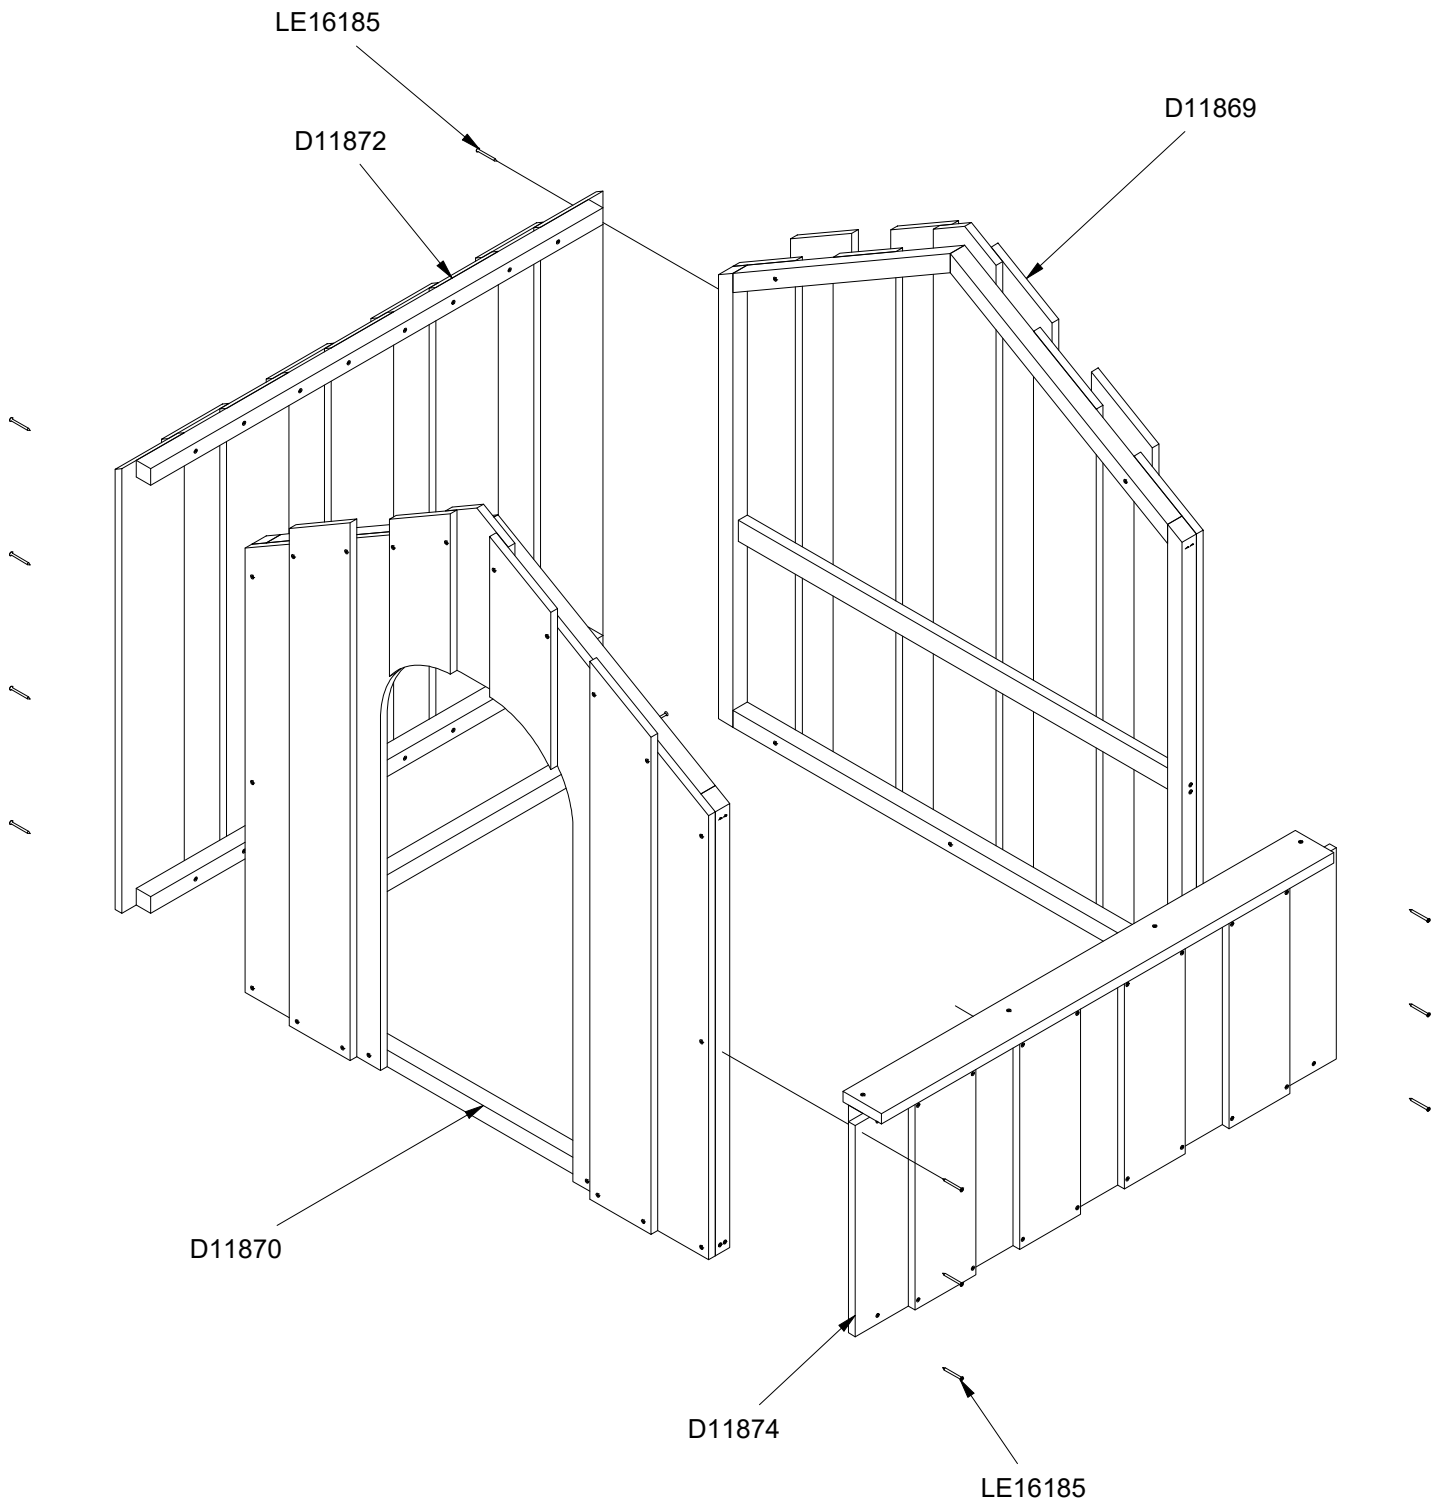

LE20001U
LE20001

1/5

LE20001U
LE20001

2

4h

4,5 x 4,5 x 1,7 m

~223 kg

144x42x161 cm

38 kg

Parts List

QTY	PART NO	DESCRIP.
1	D11872	1500x1200mm, Closed
1	D11869	1445x1668mm, Closed
1	D11870	1445x1668mm, With door
1	D11874	1500x591mm
1	D11875	1850x1227mm, Roof
1	D11876	1850x1227mm, Roof
1	D11879	1350x243x206
2	LE 15852	Bracket

Parts List

QTY	PART NO	DESCRIP.
1	D11869	1445x1668mm, Closed
1	D11870	1445x1668mm, With door
1	D11872	1500x1200mm, Closed
1	D11874	1500x591mm
14	LE16185	Ø5x60 mm Ch

Parts List		
QTY	PART NO	DESCRIP.
1	D11875	1850x1227mm, Roof
1	D11876	1850x1227mm, Roof
2	LE 15852	Bracket
2	LE15901	3x16, PH
1	LE15910	Name tag
6	LE16182	Ø5x50mm
20	LE16186	6x100 Ch
12	LE16198	4x20mm PH