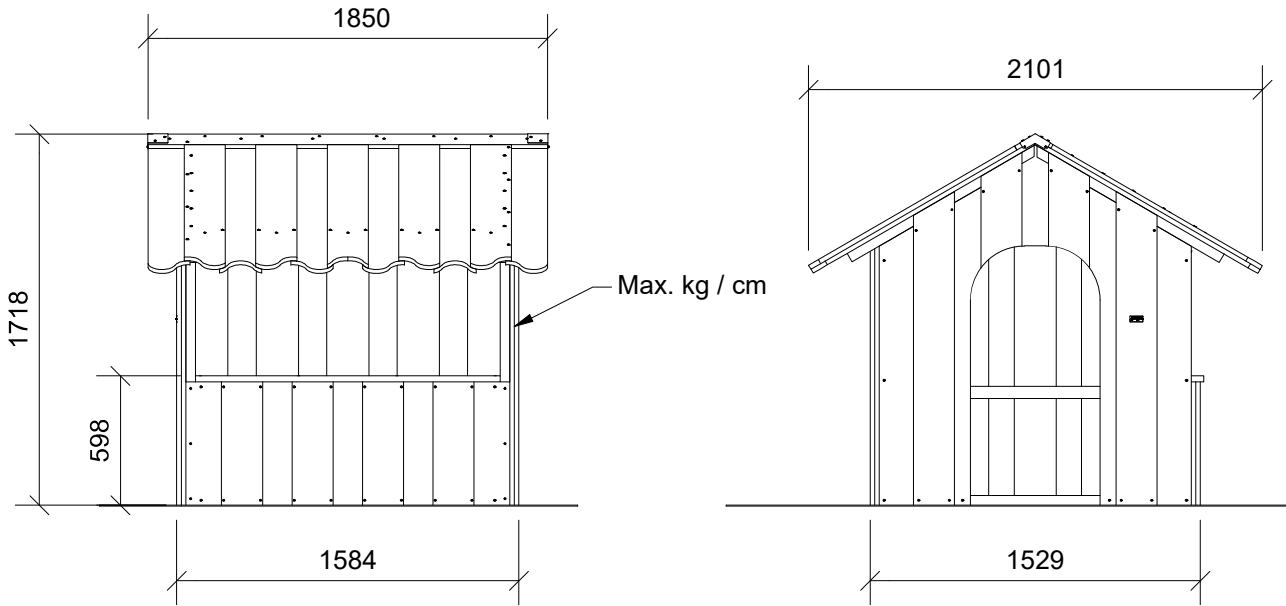

LE20001U
LE20001

1/5

LE20001U
LE20001

2

4h

4,5 x 4,5 x 1,7 m

~223 kg

144x42x161 cm

38 kg

Parts List

QTY	PART NO	DESCRIP.
1	D11872	1500x1200mm, Closed
1	D11869	1445x1668mm, Closed
1	D11870	1445x1668mm, With door
1	D11874	1500x591mm
1	D11875	1850x1227mm, Roof
1	D11876	1850x1227mm, Roof
1	D11879	1350x243x206
2	LE 15852	Bracket

Parts List

QTY	PART NO	DESCRIP.
1	D11869	1445x1668mm, Closed
1	D11870	1445x1668mm, With door
1	D11872	1500x1200mm, Closed
1	D11874	1500x591mm
14	LE16185	Ø5x60 mm Ch

Parts List		
QTY	PART NO	DESCRIP.
1	D11875	1850x1227mm, Roof
1	D11876	1850x1227mm, Roof
2	LE 15852	Bracket
2	LE15901	3x16, PH
1	LE15910	Name tag
6	LE16182	Ø5x50mm
20	LE16186	6x100 Ch
12	LE16198	4x20mm PH