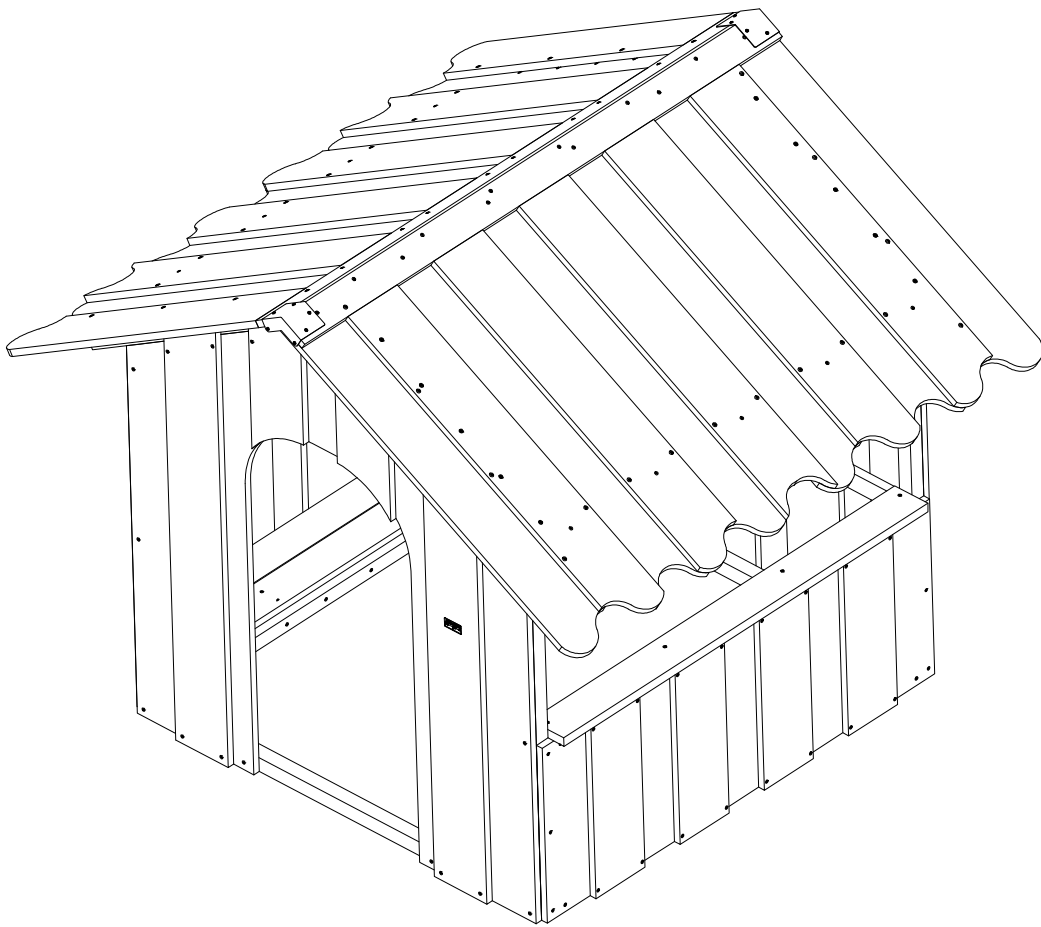

LE20001U
LE20001

1/5

LE20001U
LE20001

2

4h

4,5 x 4,5 x 1,7 m

~223 kg

144x42x161 cm

38 kg

Parts List

QTY	PART NO	DESCRIP.
1	D11872	1500x1200mm, Closed
1	D11869	1445x1668mm, Closed
1	D11870	1445x1668mm, With door
1	D11874	1500x591mm
1	D11875	1850x1227mm, Roof
1	D11876	1850x1227mm, Roof
1	D11879	1350x243x206
2	LE 15852	Bracket

Parts List

QTY	PART NO	DESCRIP.
1	D11869	1445x1668mm, Closed
1	D11870	1445x1668mm, With door
1	D11872	1500x1200mm, Closed
1	D11874	1500x591mm
14	LE16185	Ø5x60 mm Ch

Parts List		
QTY	PART NO	DESCRIP.
1	D11875	1850x1227mm, Roof
1	D11876	1850x1227mm, Roof
2	LE 15852	Bracket
2	LE15901	3x16, PH
1	LE15910	Name tag
6	LE16182	Ø5x50mm
20	LE16186	6x100 Ch
12	LE16198	4x20mm PH