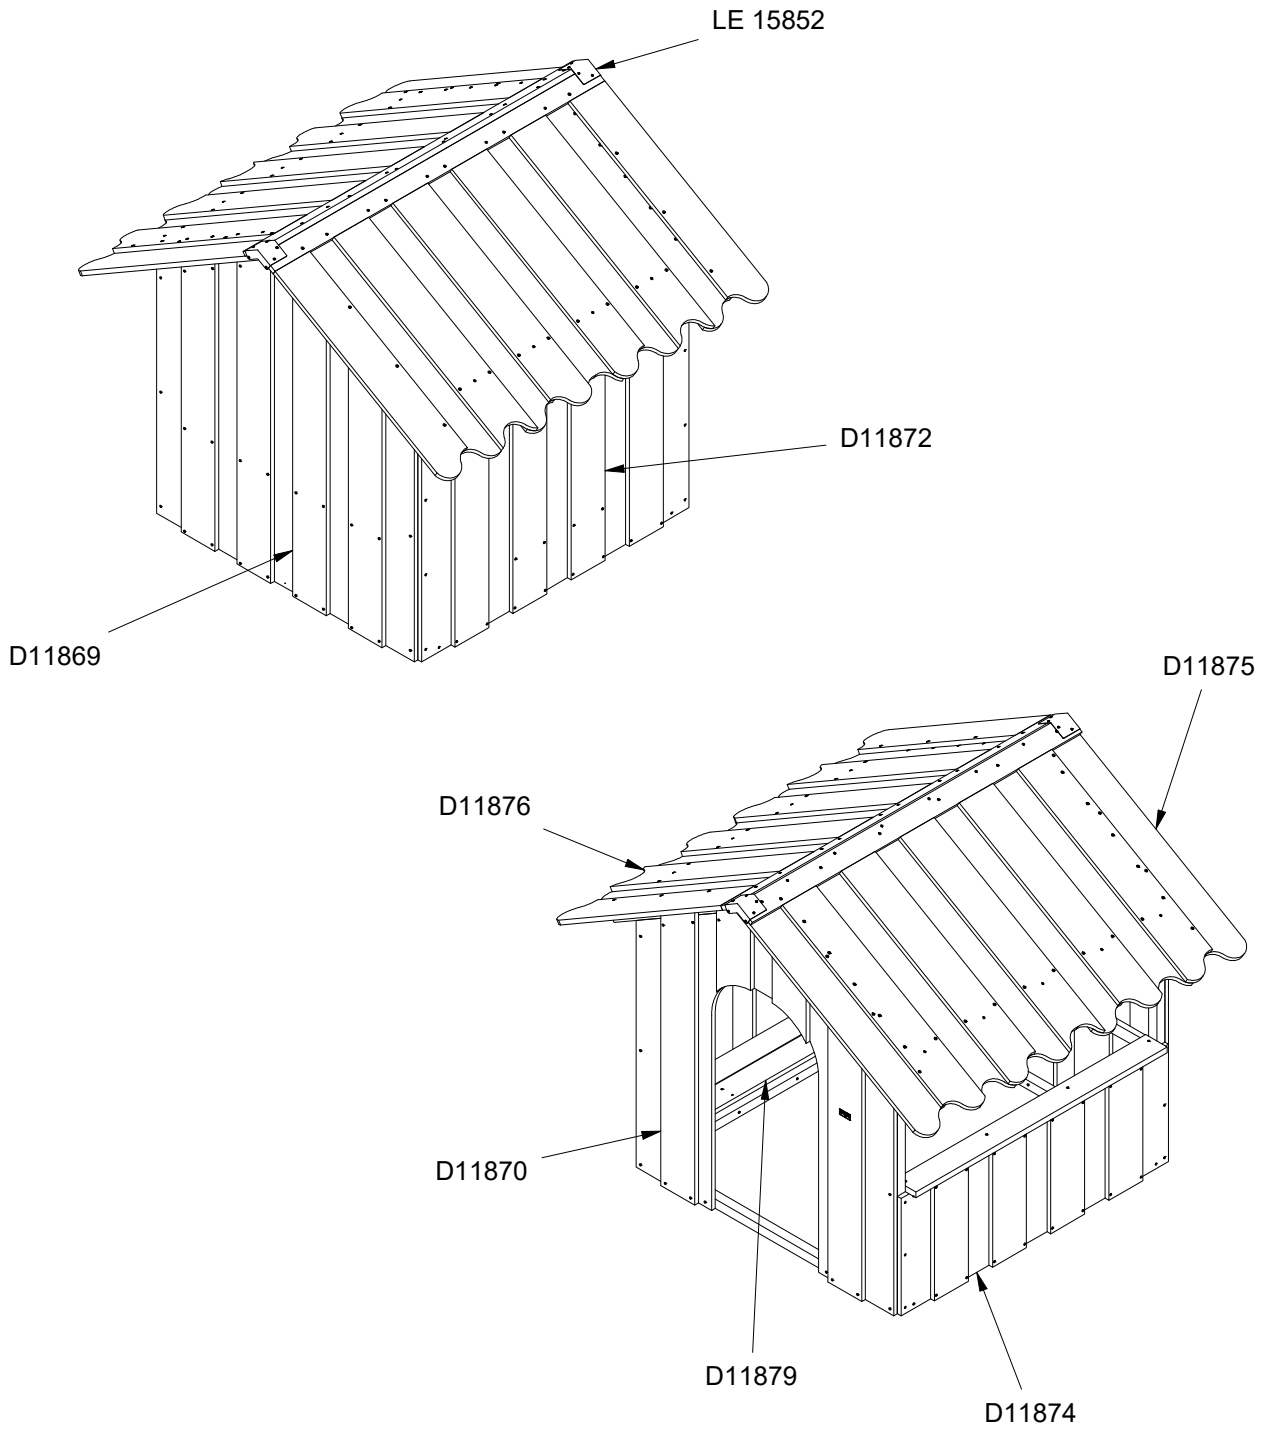

LE20001U
LE20001

1/5

LE20001U
LE20001

2

4h

4,5 x 4,5 x 1,7 m

~223 kg

144x42x161 cm

38 kg

Parts List

QTY	PART NO	DESCRIP.
1	D11872	1500x1200mm, Closed
1	D11869	1445x1668mm, Closed
1	D11870	1445x1668mm, With door
1	D11874	1500x591mm
1	D11875	1850x1227mm, Roof
1	D11876	1850x1227mm, Roof
1	D11879	1350x243x206
2	LE 15852	Bracket

Parts List

QTY	PART NO	DESCRIP.
1	D11869	1445x1668mm, Closed
1	D11870	1445x1668mm, With door
1	D11872	1500x1200mm, Closed
1	D11874	1500x591mm
14	LE16185	Ø5x60 mm Ch

Parts List		
QTY	PART NO	DESCRIP.
1	D11875	1850x1227mm, Roof
1	D11876	1850x1227mm, Roof
2	LE 15852	Bracket
2	LE15901	3x16, PH
1	LE15910	Name tag
6	LE16182	Ø5x50mm
20	LE16186	6x100 Ch
12	LE16198	4x20mm PH