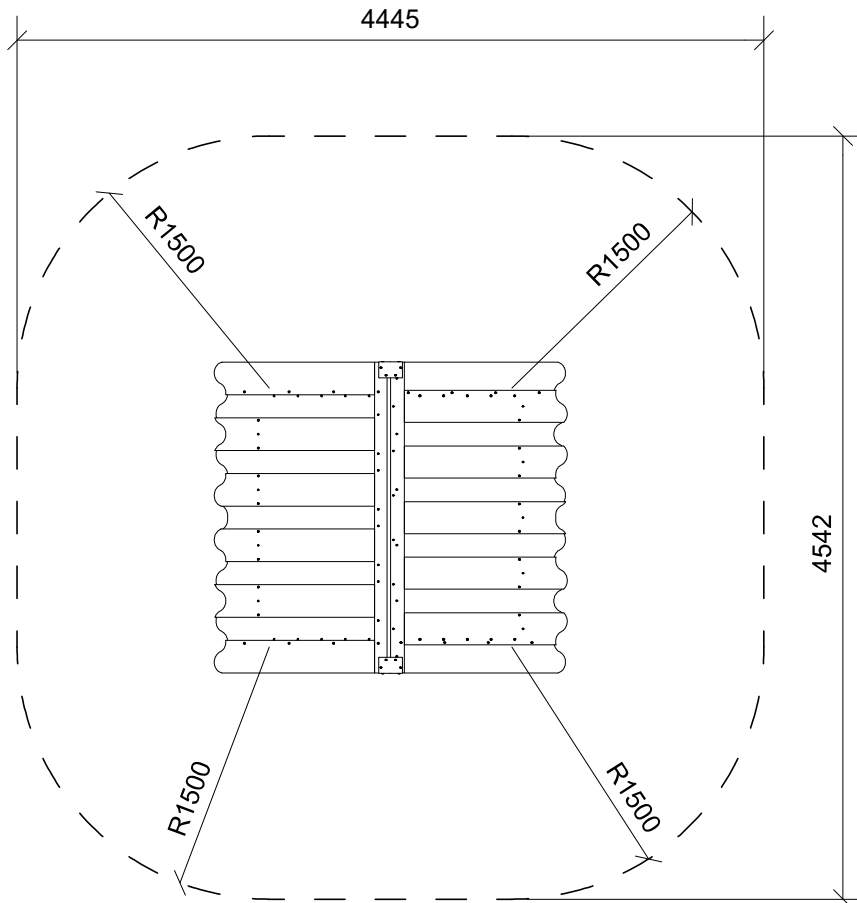

LE20001U
LE20001

1/5

LE20001U
LE20001

2

4h

4,5 x 4,5 x 1,7 m

~223 kg

144x42x161 cm

38 kg

Parts List

QTY	PART NO	DESCRIP.
1	D11872	1500x1200mm, Closed
1	D11869	1445x1668mm, Closed
1	D11870	1445x1668mm, With door
1	D11874	1500x591mm
1	D11875	1850x1227mm, Roof
1	D11876	1850x1227mm, Roof
1	D11879	1350x243x206
2	LE 15852	Bracket

Parts List

QTY	PART NO	DESCRIP.
1	D11869	1445x1668mm, Closed
1	D11870	1445x1668mm, With door
1	D11872	1500x1200mm, Closed
1	D11874	1500x591mm
14	LE16185	Ø5x60 mm Ch

Parts List		
QTY	PART NO	DESCRIP.
1	D11875	1850x1227mm, Roof
1	D11876	1850x1227mm, Roof
2	LE 15852	Bracket
2	LE15901	3x16, PH
1	LE15910	Name tag
6	LE16182	Ø5x50mm
20	LE16186	6x100 Ch
12	LE16198	4x20mm PH