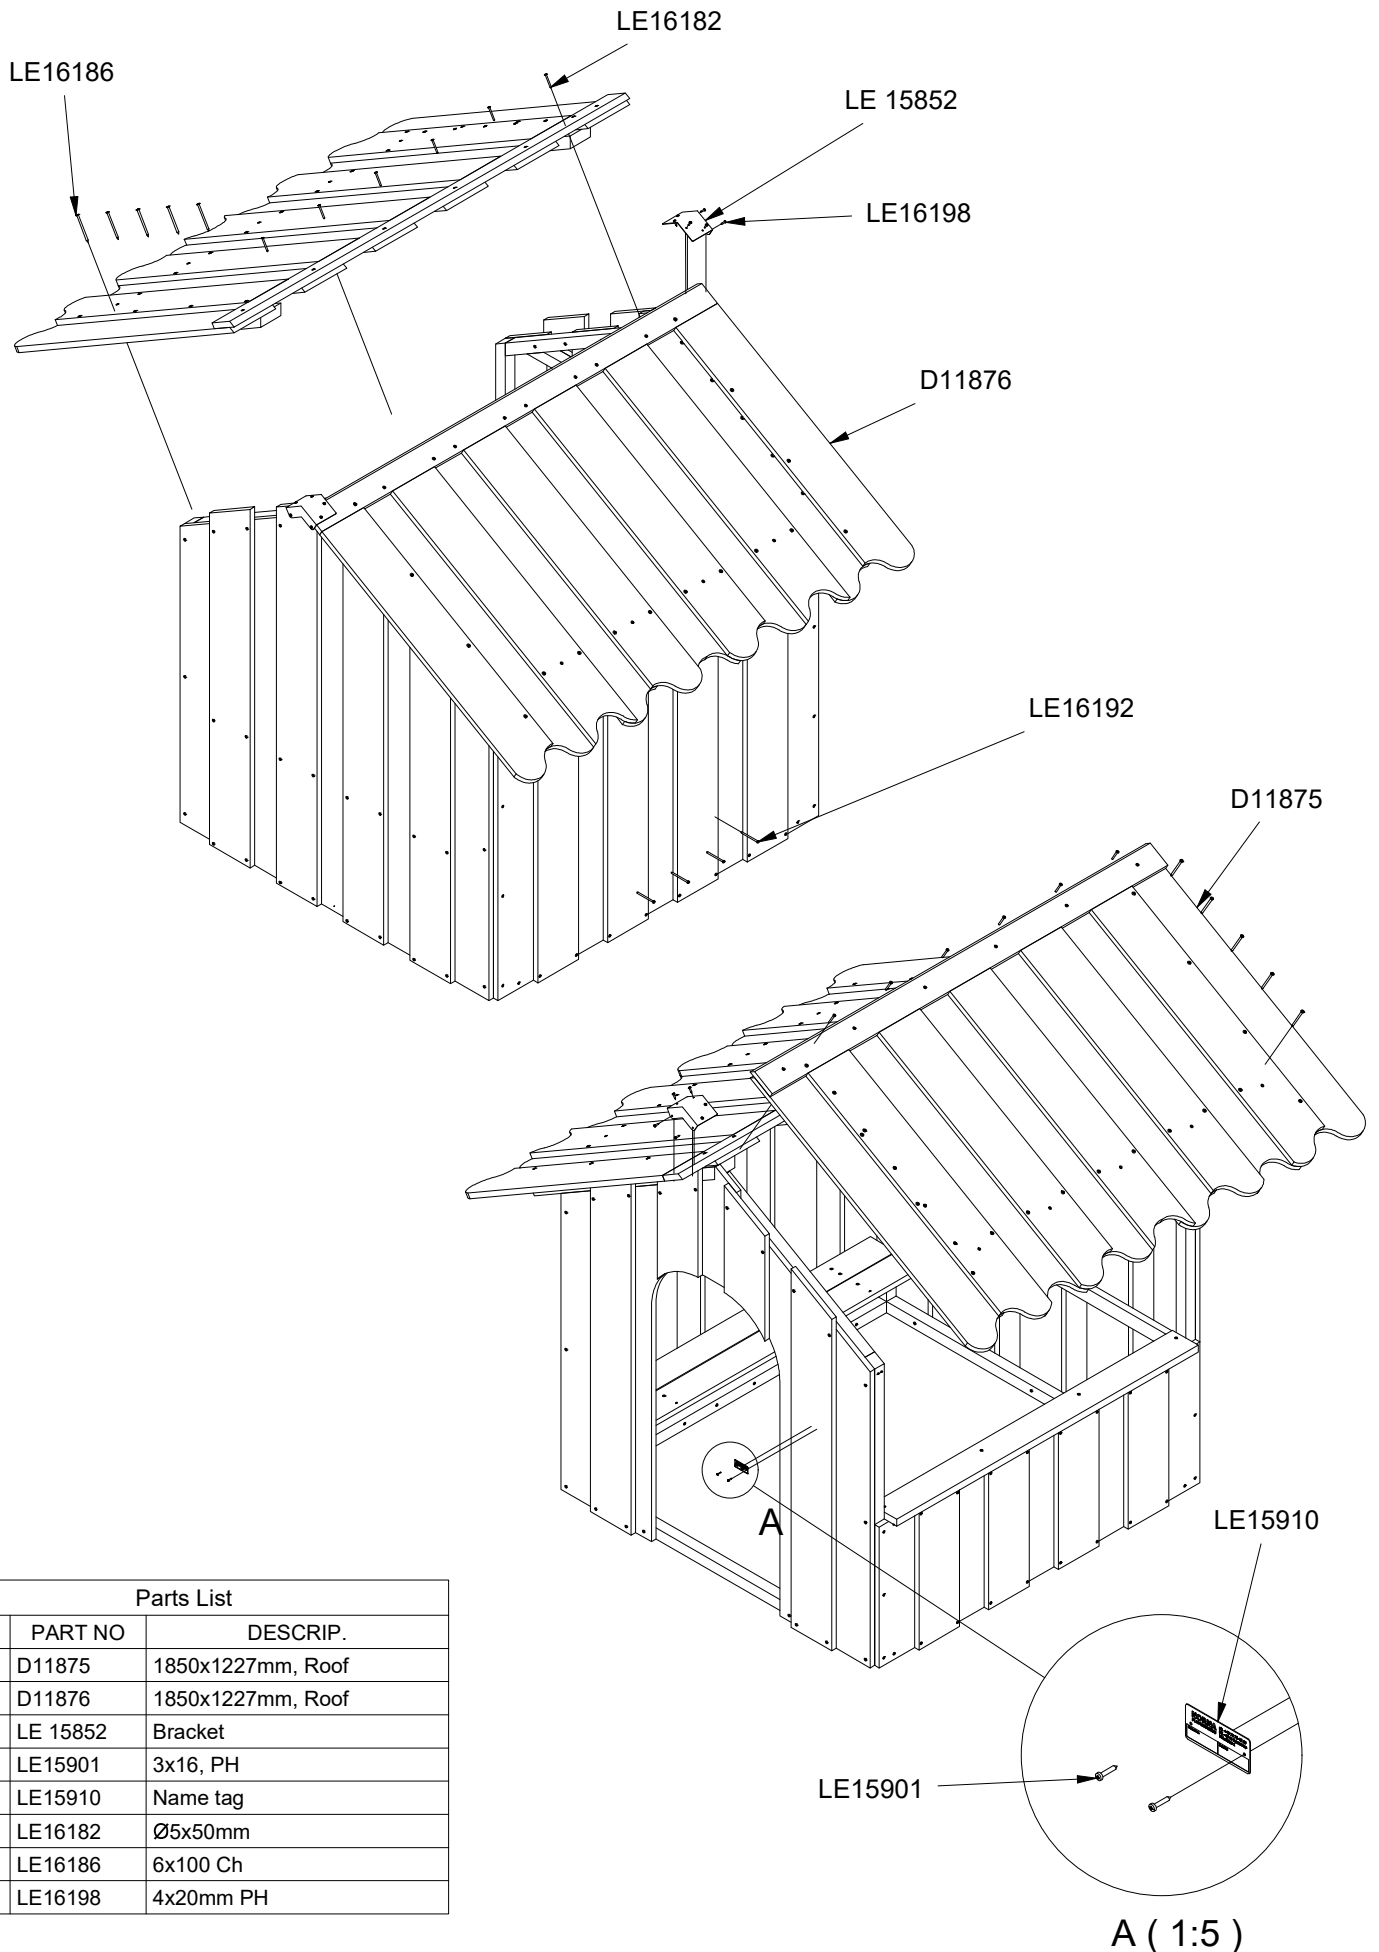

LE20001U
LE20001

1/5

LE20001U
LE20001

2

4h

4,5 x 4,5 x 1,7 m

~223 kg

144x42x161 cm

38 kg

Parts List

QTY	PART NO	DESCRIP.
1	D11872	1500x1200mm, Closed
1	D11869	1445x1668mm, Closed
1	D11870	1445x1668mm, With door
1	D11874	1500x591mm
1	D11875	1850x1227mm, Roof
1	D11876	1850x1227mm, Roof
1	D11879	1350x243x206
2	LE 15852	Bracket

Parts List

QTY	PART NO	DESCRIP.
1	D11869	1445x1668mm, Closed
1	D11870	1445x1668mm, With door
1	D11872	1500x1200mm, Closed
1	D11874	1500x591mm
14	LE16185	Ø5x60 mm Ch

Parts List		
QTY	PART NO	DESCRIP.
1	D11875	1850x1227mm, Roof
1	D11876	1850x1227mm, Roof
2	LE 15852	Bracket
2	LE15901	3x16, PH
1	LE15910	Name tag
6	LE16182	Ø5x50mm
20	LE16186	6x100 Ch
12	LE16198	4x20mm PH