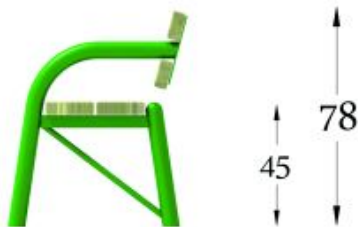

## **Description**

Stationary pipe bench with backrest

<b>Model type</b>	Solitair
<b>Serial number</b>	50060
<b>Equipment name</b>	50060

*Join the action!*

<b>Product line</b>	Action Park Furniture Solitair
<b>Age range</b>	0 - 99
<b>Unit measurements</b>	64cm x 180cm x 78cm
<b>Required surface area</b>	0cm x 0cm
<b>Impact area</b>	0m <sup>2</sup>
<b>Free height of fall</b>	0cm
<b>Material</b>	Impregnated timber, galvanized and powder coated steel Legs to be concreted on site
<b>Heaviest part</b>	15kg
<b>Largest part</b>	70cm - 120cm
<b>Spare parts</b>	Available
<b>Installation time without grondwork</b>	1 hour(s) / 2 person(s)
<b>Special tools</b>	Included
<b>Anchoring</b>	steel, galvanized anchors + concrete blocks. Depth of installing: 40 cm
<b>Remarks</b>	no