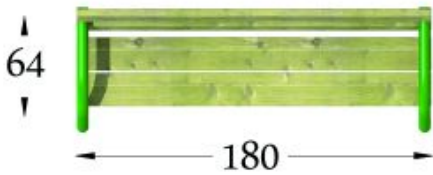

## **Description**

Stationary pipe bench with backrest

<b>Model type</b>	Solitair
<b>Serial number</b>	50060
<b>Equipment name</b>	50060

*Join the action!*

<b>Product line</b>	Action Park Furniture Solitair
<b>Age range</b>	0 - 99
<b>Unit measurements</b>	64cm x 180cm x 78cm
<b>Required surface area</b>	0cm x 0cm
<b>Impact area</b>	0m <sup>2</sup>
<b>Free height of fall</b>	0cm
<b>Material</b>	Impregnated timber, galvanized and powder coated steel Legs to be concreted on site
<b>Heaviest part</b>	15kg
<b>Largest part</b>	70cm - 120cm
<b>Spare parts</b>	Available
<b>Installation time without grondwork</b>	1 hour(s) / 2 person(s)
<b>Special tools</b>	Included
<b>Anchoring</b>	steel, galvanized anchors + concrete blocks. Depth of installing: 40 cm
<b>Remarks</b>	no